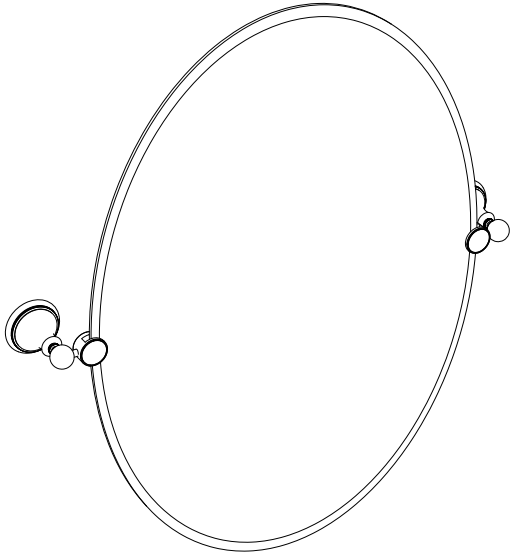

# Laurel Ave. Collection

General Specifications

Tilting Large Oval Mirror  
(Beveled)

#4589LG (Polished Nickel)  
#4599LG (Satin Nickel)